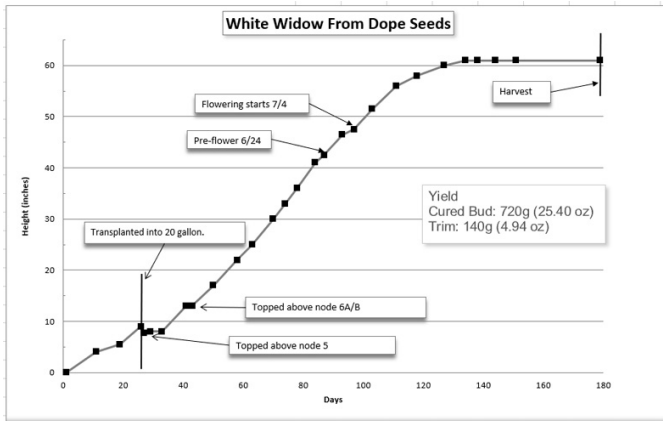

Gorilla Cookies Auto Grow Diary and Review with Tips for a

Greetings, growmies! In this review, I'm going to summarize my recent Gorilla Cookies Auto grow It's been one of my most successful grows yet, as this incredible strain let me harvest a little over 19 ounces (543 grams) of perfect bud in 63 days from It was an incredible experience!

Buy Gorilla Cookies Autoflowering Marijuana Seeds Online - Crop King Seeds

Only in eight to nine weeks, the plants will yield around 300-600 grams per square Growing Cookies Auto Hybrid indoors is a lot more suitable when the Sea Of Green method is applied since it can manage the vertical position of their Keep the weeds in a manageable environment and can 400-550 grams per square Rated 5 out of 5

Gorilla Cookies Auto by High Speed Buds from Seed City

For indoor growing, the Gorilla Cookies Auto strain takes a total of only 60-65 days to mature after After this rather short growing period, you will be able to harvest 600-650g per square In outdoor grow, this autoflowering cannabis plant will give you 150-180g per

Gorilla Glue Autoflower Grow Journal: 13 Trouble-Free Weeks

Gorilla Glue Auto was grown in coco, under a 270W LED, and the whole grow cycle took 13 weeks (8 weeks of flowering) The grower performed LST and very light defoliation, and he accidentally topped the main Nevertheless, the plant yielded 76 g (68 oz) of resinous Setup Highlights How to Grow Gorilla Glue Autoflower in Veg