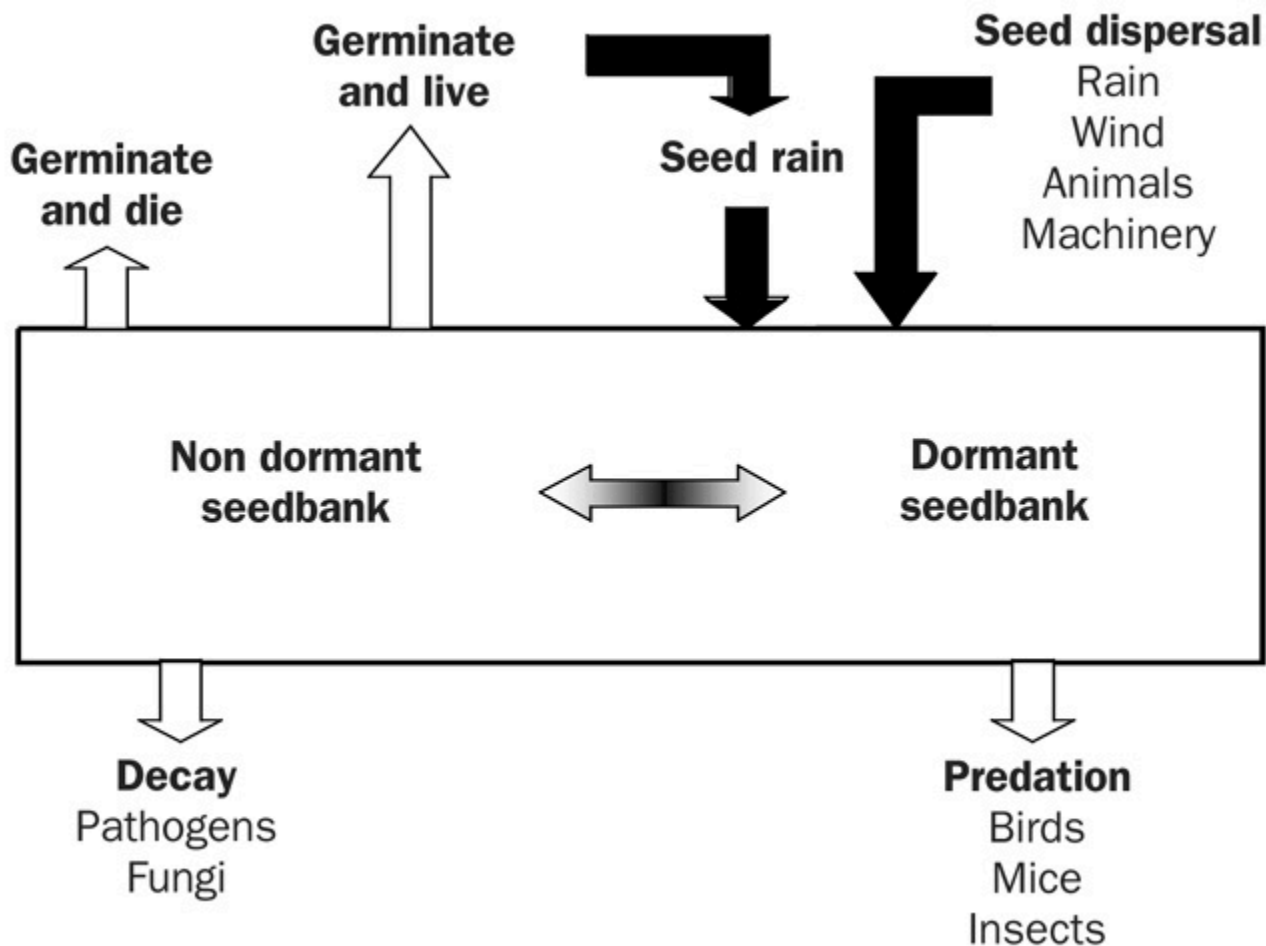

Cherry Diesel Autoflowering Marijuana Seeds

Pacific Seed Bank

Grown by Squintz at the boutique indoor brand Foreign Genetics facility, these semi-dense buds are a mix of lime and forest greens with patches of rich eggplant purple, gangly burnt orange pistils, <https://anchor.fm/cheys-careb/episodes/Big-Bud-Weed-Strain-e1ncgua>

1 tablespoon unsweetened coconut flakes Optional 1/4 cup fresh blueberries Optional 1 tablespoon sliced almonds Optional Instructions Place a saucepan on medium-high Add the unsweetened almond milk, vanilla extract, cinnamon, and Next, add in the hemp seed hearts and flax seed Change the heat on the stove to medium <https://www.zintro.com/profile/zi3d27f1b9>