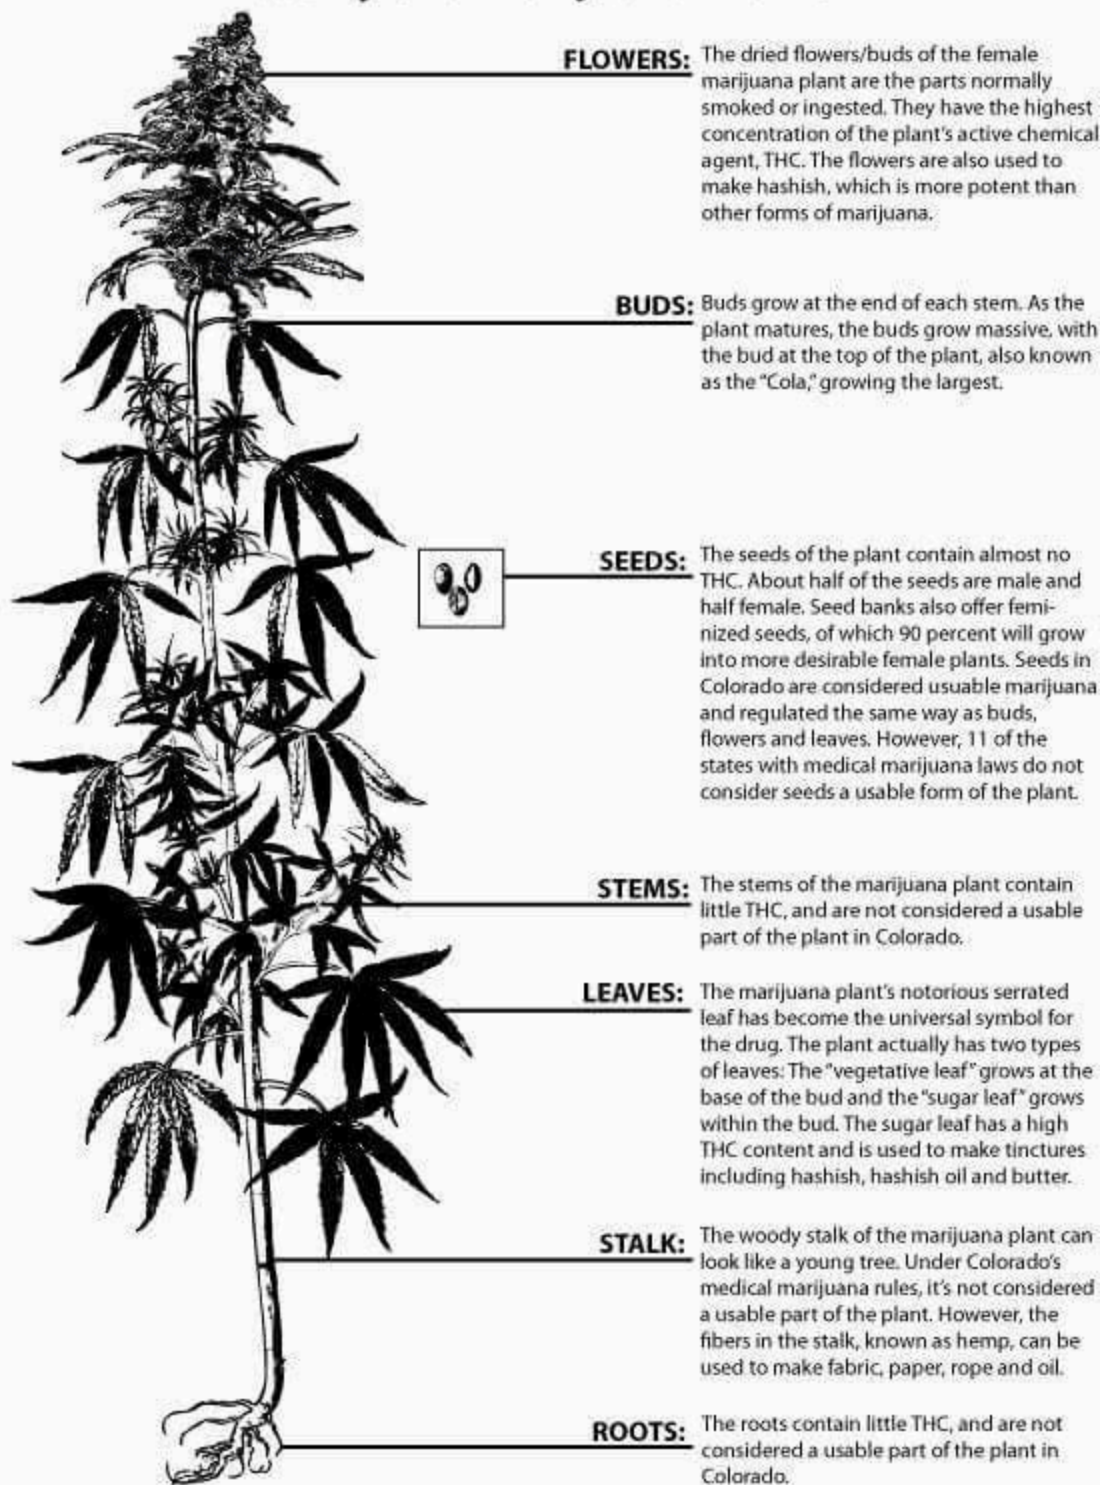

# Coupon for Weed Seeds USA Coupon for

Bonkers Feminized Marijuana Seeds Rated 00 out of 5 based on 3 customer ratings ( 3 customer reviews) Bonkers Feminized is the crossbreed of potent marijuana strains; the Purple Indica, Grapefruit, and the Burmese These three marijuana strains are known to have a sedating effect with an extreme mind <https://www.bookmarkrush.com/story/how-long-do-autoflowers-take/>

# Anatomy of a Marijuana Plant

**FLOWERS:** The dried flowers/buds of the female marijuana plant are the parts normally smoked or ingested. They have the highest concentration of the plant's active chemical agent, THC. The flowers are also used to make hashish, which is more potent than other forms of marijuana.

**BUDS:** Buds grow at the end of each stem. As the plant matures, the buds grow massive, with the bud at the top of the plant, also known as the "Cola," growing the largest.

**SEEDS:** The seeds of the plant contain almost no THC. About half of the seeds are male and half female. Seed banks also offer feminized seeds, of which 90 percent will grow into more desirable female plants. Seeds in Colorado are considered usable marijuana and regulated the same way as buds, flowers and leaves. However, 11 of the states with medical marijuana laws do not consider seeds a usable form of the plant.

**STEMS:** The stems of the marijuana plant contain little THC, and are not considered a usable part of the plant in Colorado.

**LEAVES:** The marijuana plant's notorious serrated leaf has become the universal symbol for the drug. The plant actually has two types of leaves: The "vegetative leaf" grows at the base of the bud and the "sugar leaf" grows within the bud. The sugar leaf has a high THC content and is used to make tinctures including hashish, hashish oil and butter.